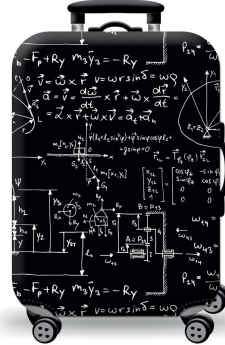

AM-703

MATHEMATICS

- •SMALL
- •MEDIUM
- •LARGE

85% Polyester
15% Spandex