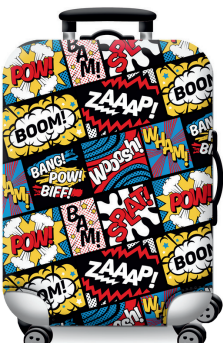

**AM-419**  
**FLOWER GIRL**

•SMALL  
•MEDIUM  
•LARGE  
85% Polyester  
15% Spandex

**AM-420**  
**PINK PANTHER**

•SMALL  
85% Polyester  
15% Spandex

**AM-422**  
**ANGRY FACE**

•SMALL  
•MEDIUM  
•LARGE  
85% Polyester  
15% Spandex