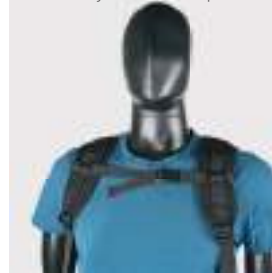

tira ajustable frontal
front adjustable strap

puerto USB
USB port