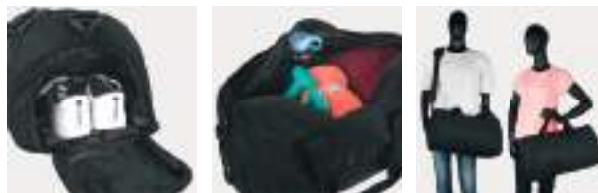

compartimento para zapatos
shoe compartment