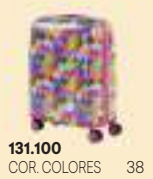

**POLICARBONATO
POLYCARBONATE**