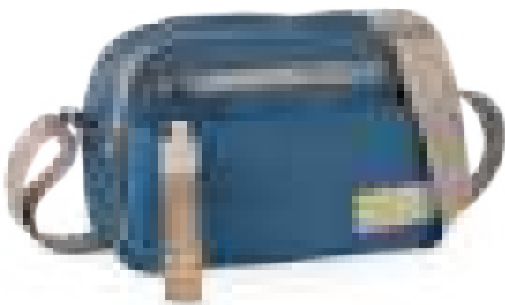

bolso
tote / shopper
tote bag
shopper

37 x 30 x 13 cm

325.999

mochila
backpack

24 x 29 x 12 cm

2 bolsillos laterales
2 side pockets

325.983

bolso bandolera
shoulderbag