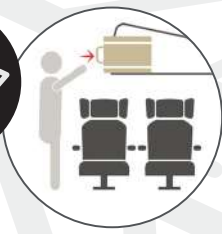

BZ 5504

TROLLEY INDIVIDUAL PLEGABLE
FOLDING TROLLEY INDIVIDUAL
POLIESTER

33 x 55 x 17 cm. - 1,4 Kg.

BZ 4248

TROLLEY INDIVIDUAL PLEGABLE
FOLDING TROLLEY INDIVIDUAL
POLIESTER

33 x 55 x 19 cm. - 1,4 Kg.

TROLLEY