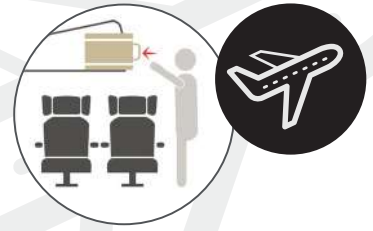

2 Ruedas
Wheels

BZ 5594

TROLLEY PORTAORDENADOR / COMPUTER BAG
POLIESTER
41 x 35 x 26 cm. - 2,6 kg.

Portaordenador
Computer Bag

**Plegable
Folding Trolley**

INDIVIDUAL

TROLLEY

Trolley Individual Plegable Folding Trolley Individual