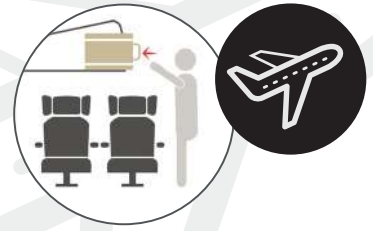

Plegable
Folding Trolley

INDIVIDUAL

TROLLEY

Trolley Individual Plegable Folding Trolley Individual

BZ 4891-50

TROLLEY INDIVIDUAL PLEGABLE
FOLDING TROLLEY INDIVIDUAL
POLIESTER

35 x 50 x 20 cm. - 1,7 Kg.