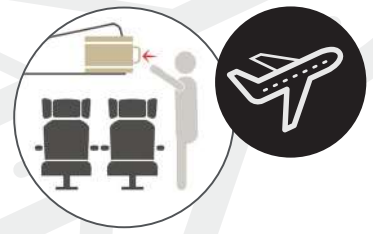

TROLLEY

Trolley Individual Plegable Folding Trolley Individual