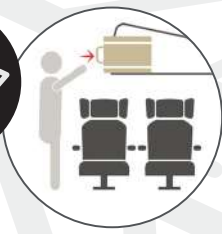

BZ 5027N

TROLLEY INDIVIDUAL PLEGABLE
FOLDING TROLLEY INDIVIDUAL
POLIESTER
35 x 51 x 22 cm. - 1,7 Kg.

**Solo Negro
Only Black**

BZ 5027

TROLLEY INDIVIDUAL PLEGABLE
FOLDING TROLLEY INDIVIDUAL
POLIESTER
35 x 51 x 22 cm. - 1,7 Kg.