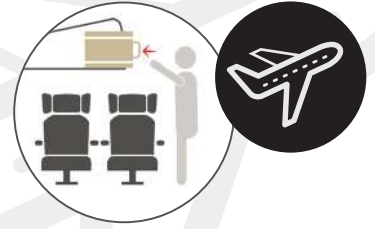

POLIESTER

33 x 55 x 19 cm. - 1,4 Kg.

INDIVIDUAL

TROLLEY

Trolley Individual Plegable Folding Trolley Individual

BZ 5503

TROLLEY INDIVIDUAL PLEGABLE
FOLDING TROLLEY INDIVIDUAL
POLIESTER

33 x 55 x 17 cm. - 1,4 Kg.