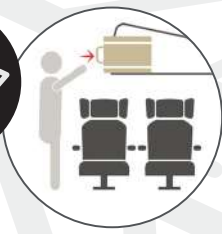

TROLLEY

Trolley Individual Plegable Folding Trolley Individual

INDIVIDUAL

Plegable
Folding Trolley

BZ 5371

TROLLEY INDIVIDUAL PLEGABLE
FOLDING TROLLEY INDIVIDUAL

POLIESTER

33 x 55 x 19 cm. - 1,4 Kg.

BZ 5376

TROLLEY INDIVIDUAL PLEGABLE
FOLDING TROLLEY INDIVIDUAL

POLIESTER

33 x 55 x 19 cm. - 1,4 Kg.

BZ 5375

TROLLEY INDIVIDUAL PLEGABLE
FOLDING TROLLEY INDIVIDUAL

POLIESTER

33 x 55 x 19 cm. - 1,4 Kg.