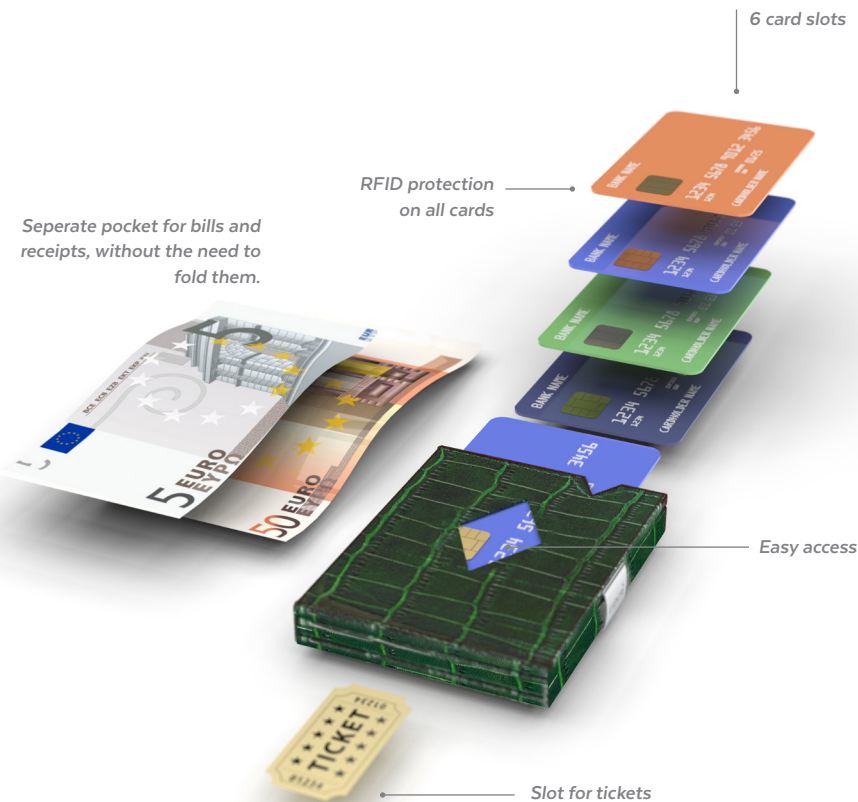

Seperate pocket for bills and receipts, without the need to fold them.

EXENTRI[®] CITY

A small, slim and practical cardholder designed for three cards. EXENTRI City provides quick access to your most frequently used cards. Perfect for all those occasions when you want to carry as little as possible. RFID block in the front pocket.

CITY

FRONT

1 credit card slot

Quality cow hide leather with nylon inside the pockets

RFID block in the front pocket

Solid stainless steel plate inside, for stability and endurance

BACK

2 credit card slots